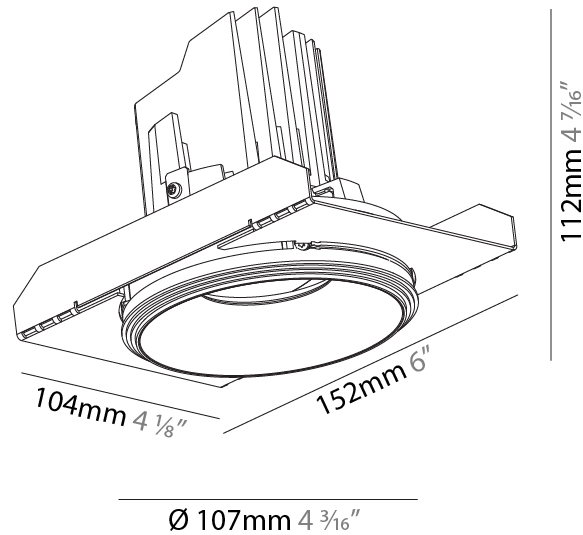

GENERAL

Series: Bioniq
Subseries: Bioniq Round Semi Adjustable
Brand: Prolicht
Division: Architectural
Mounting Type: Trimless
Mounting Location: Ceiling
Subcategory: Downlight

PHYSICAL

Shape: Round
Diameter (mm): 107
Diameter (in): 4 3/16
Height (mm): 112
Height (in): 4 7/16
Ceiling Thickness (mm): 10 / 12.5 / 15 / 25
Ceiling Thickness (in): 3/8 or 1/2 or 9/16 or 1
Min. Recessing Depth (mm): 130
Min. Recessing Depth (in): 5 1/8
Light Distribution: Adjustable / Downlight
Weight (kg): 0.609
Weight (lbs): 1.34
Fixture Finish: SSR / BKV / CWI / CRY / HAB / UFT / ITA / RUA / FTG / MYG / LOD / PUS / FRO / FUP / KIA / POP / BLS / SPG / MEY / GOH / GUM / CHC / COM / ABZ / JAG / OBR / MOS / ROR
Fixture Material: Aluminum Die Cast
Cut-out Measurements: Ø 111mm / 4 3/8"
Upon Request: Unique Ceiling Thickness

LED

Number of LEDs: 1
Max. Delivered Lumen (lm): 770
Nominal Lumen (lm): 1140
CRI: >90 CRI
Lamp Life (hrs): 50000
Upon Request: RGB-W Tunable White Special Color Temperature Special LED

OPTICAL

Reflector°: 20 / 40 / 60
Adjustability: Rotational 355°; Tilt 10°
Upon Request: Special Beam Angles

RATINGS AND CERTIFICATIONS

Certified By: Certified for North American Standards
IP rating: IP20

111mm 4 3/16"	130mm 5 1/8"	10 12 1/2 15 25mm 3/8" 1/2" 9/16" 1"	10°	355°		
A						

BIONIQ ROUND SEMI ADJUSTABLE TRIMLESS